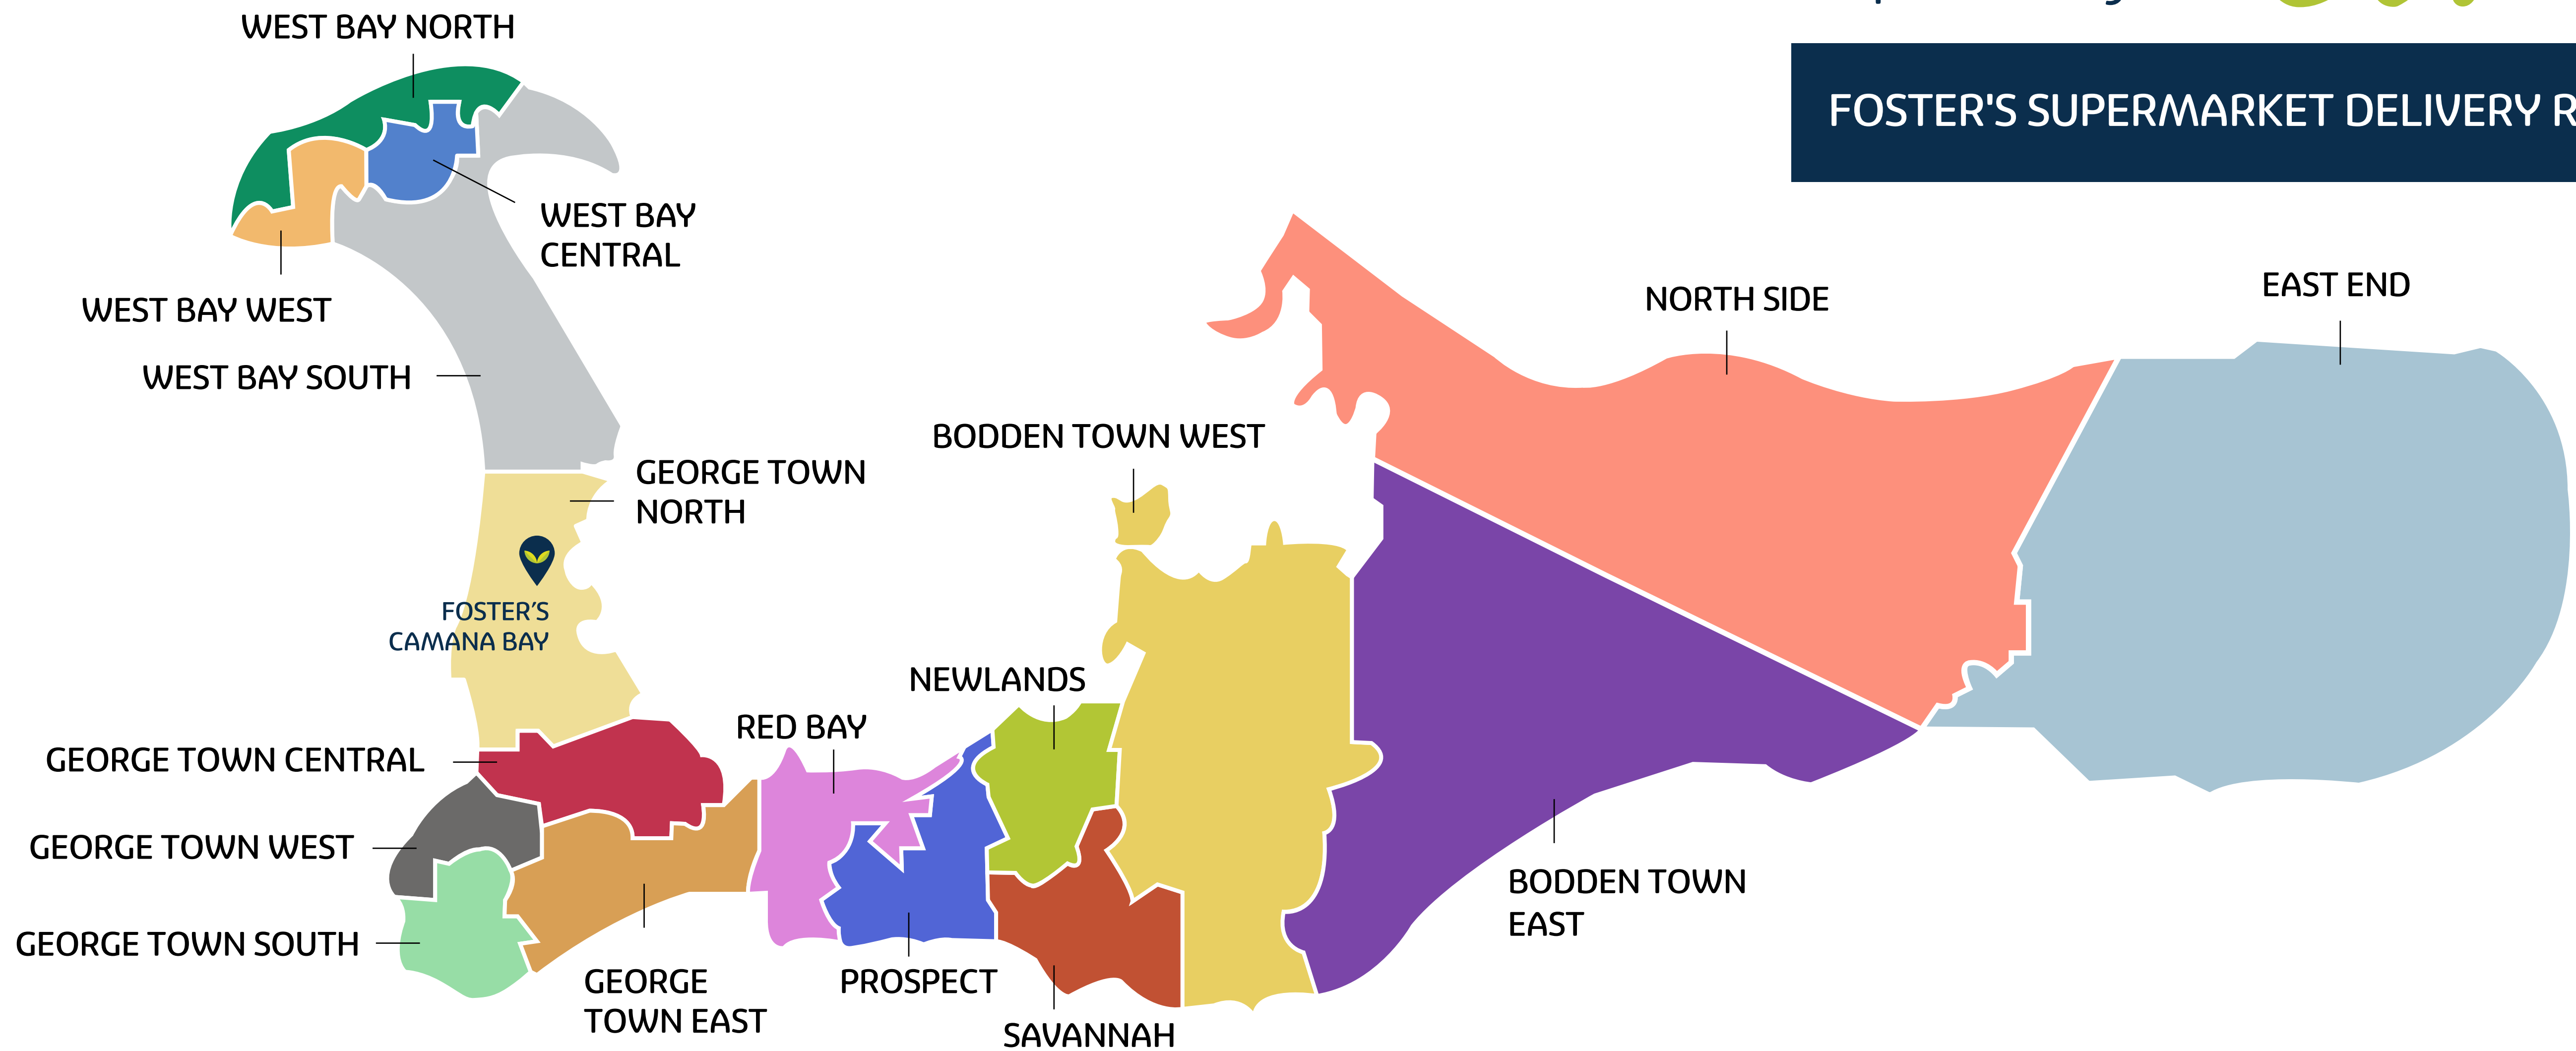

**FOSTER'S SUPERMARKET DELIVERY RATES**

**DELIVERY RATES FROM FOSTER'S CAMANA BAY (INCLUDING \$10 PICKING FEE)**

WEST BAY NORTH - \$33.40  
 WEST BAY WEST - \$33.40  
 WEST BAY SOUTH - \$33.40  
 WEST BAY CENTRAL - \$33.40

GEORGE TOWN NORTH - \$29.50  
 GEORGE TOWN WEST - \$29.50  
 GEORGE TOWN CENTRAL - \$29.50  
 GEORGE TOWN SOUTH - \$29.50  
 GEORGE TOWN EAST - \$29.50

RED BAY - \$33.40  
 PROSPECT - \$33.40  
 SAVANNAH - \$33.40  
 NEWLANDS - \$38.60  
 BODDEN TOWN WEST - \$38.60

BODDEN TOWN EAST - \$38.60  
 NORTH SIDE - \$42.50  
 EAST END - \$42.50

AIRPORT CENTER  
PARKING LOT

OWEN ROBERTS INTERNATIONAL AIRPORT