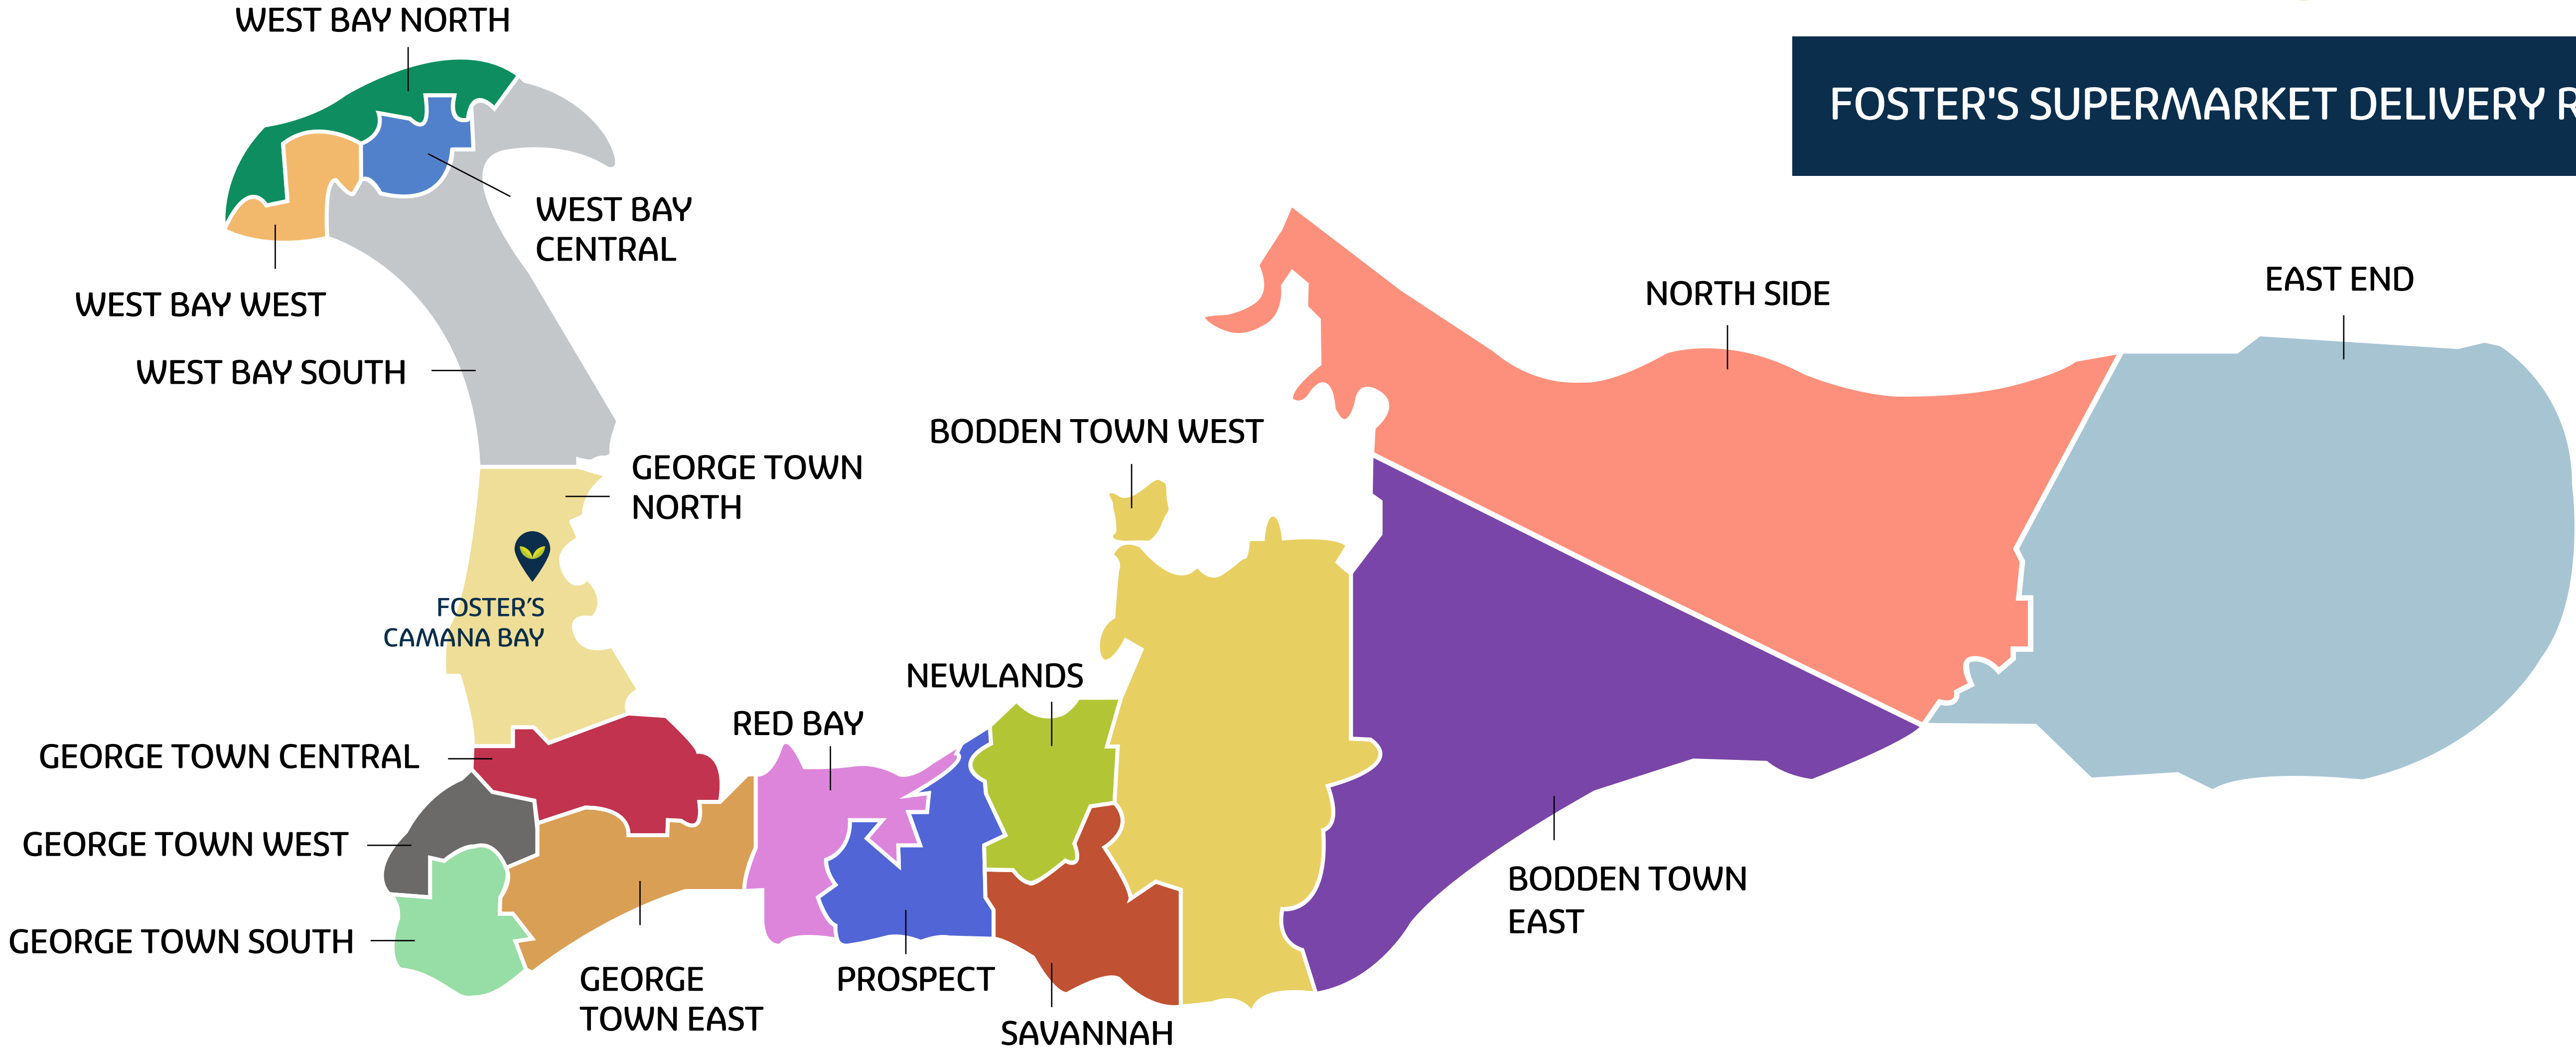

FOSTER'S SUPERMARKET DELIVERY RATES

DELIVERY RATES FROM FOSTER'S CAMANA BAY (INCLUDING \$10 PICKING FEE)

WEST BAY NORTH - \$33.40
 WEST BAY WEST - \$33.40
 WEST BAY SOUTH - \$33.40
 WEST BAY CENTRAL - \$33.40

GEORGE TOWN NORTH - \$29.50
 GEORGE TOWN WEST - \$29.50
 GEORGE TOWN CENTRAL - \$29.50
 GEORGE TOWN SOUTH - \$29.50
 GEORGE TOWN EAST - \$29.50

RED BAY - \$33.40
 PROSPECT - \$33.40
 SAVANNAH - \$33.40
 NEWLANDS - \$38.60
 BODDEN TOWN WEST - \$38.60

BODDEN TOWN EAST - \$38.60
 NORTH SIDE - \$42.50
 EAST END - \$42.50

EMERITUS DRIVE

BISMARCKIA WAY

STEVE FOSTER WAY

An icon showing a hand holding a shopping bag with a plant growing out of it.

**CURBSIDE
PICKUP ONLY**