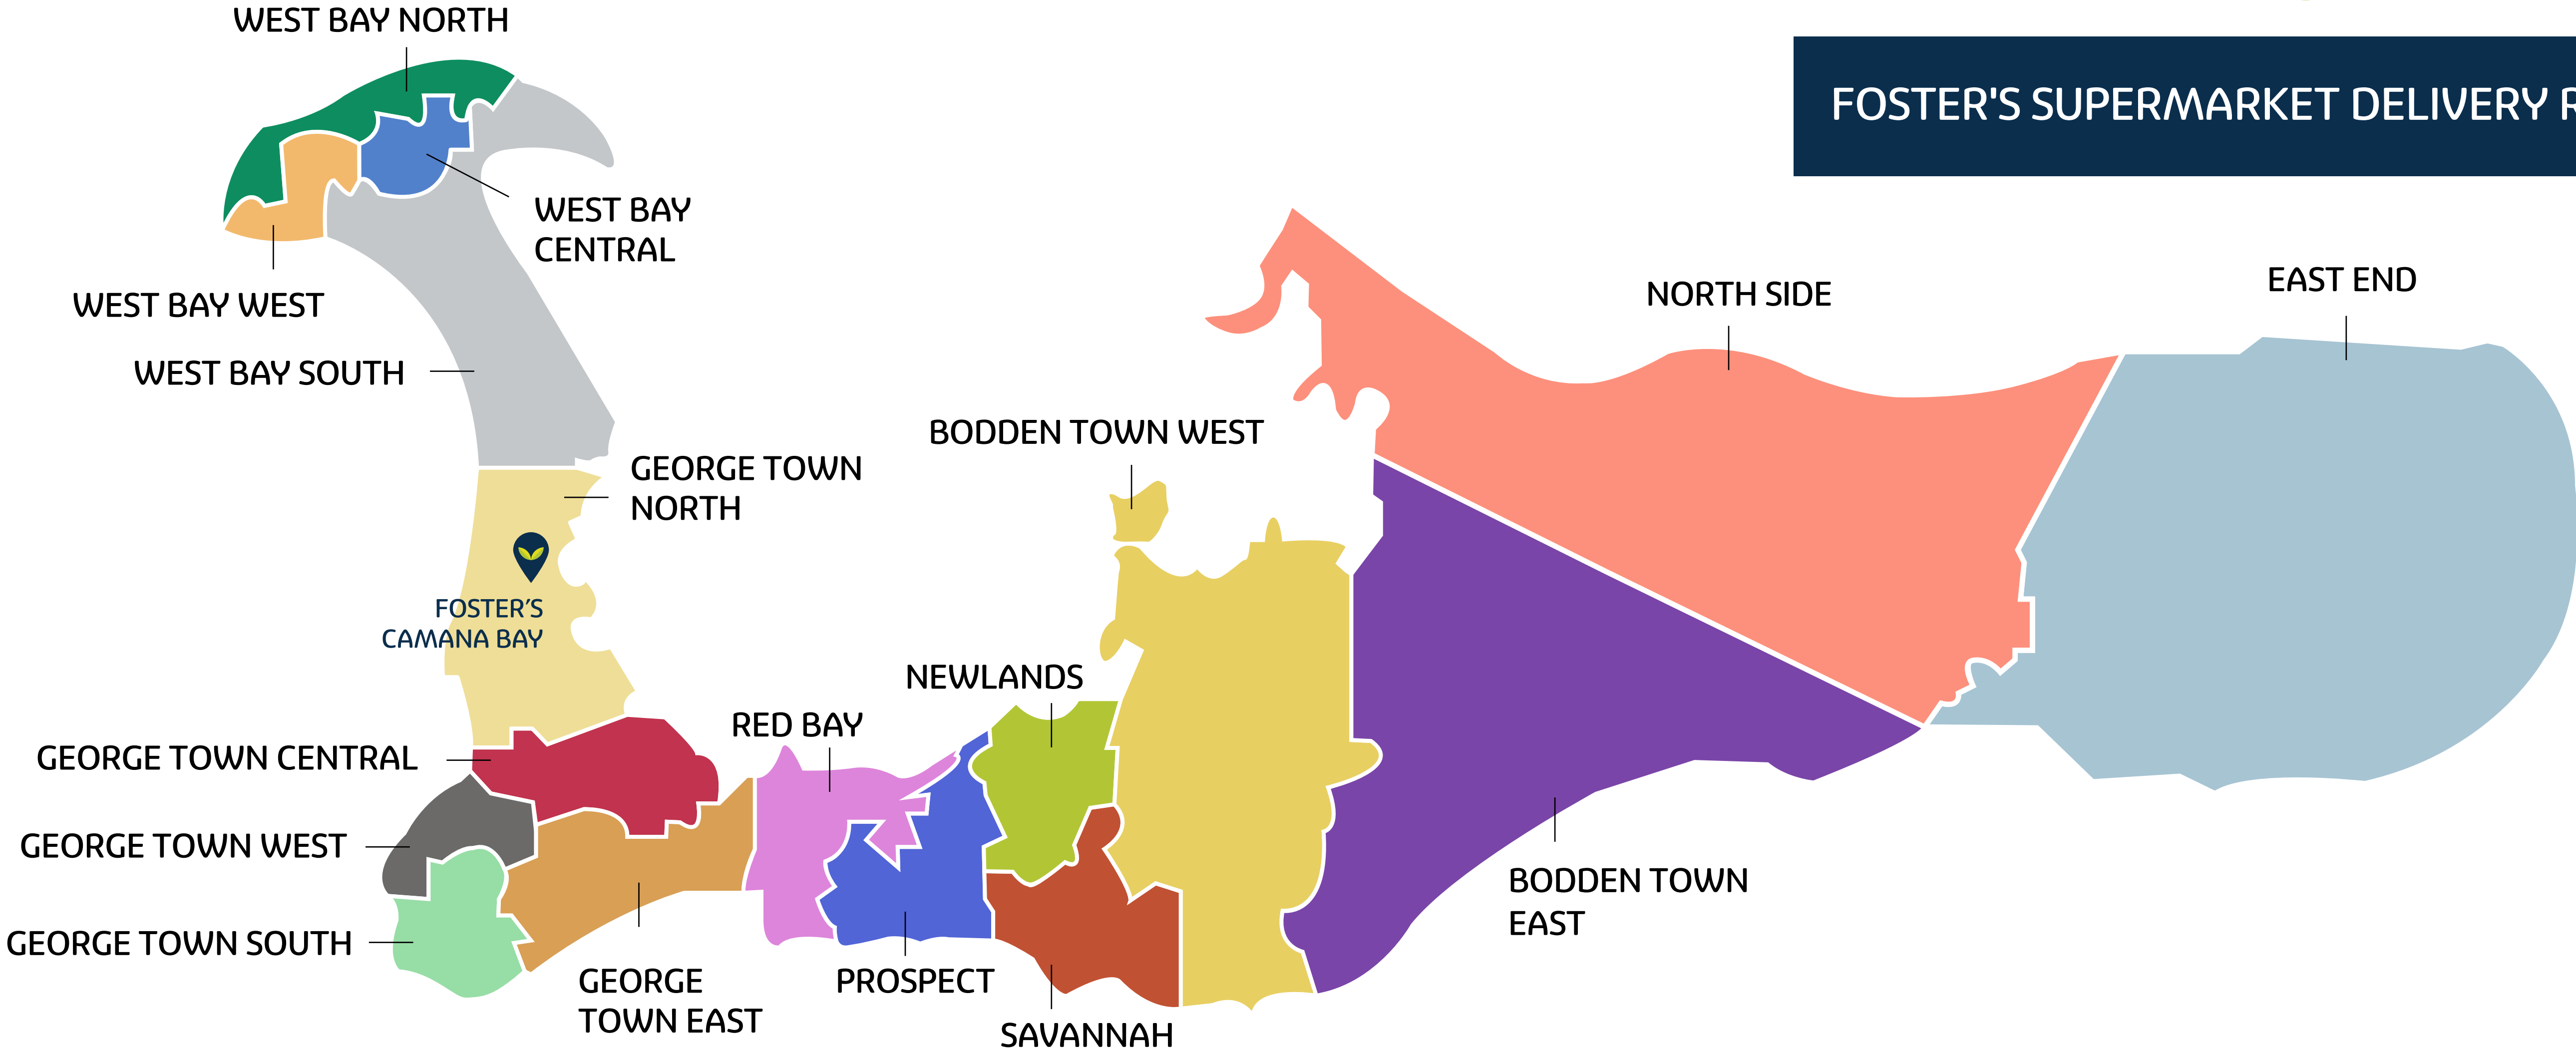

FOSTER'S SUPERMARKET DELIVERY RATES

DELIVERY RATES FROM FOSTER'S CAMANA BAY (INCLUDING \$10 PICKING FEE)

WEST BAY NORTH - \$33.40
 WEST BAY WEST - \$33.40
 WEST BAY SOUTH - \$33.40
 WEST BAY CENTRAL - \$33.40

GEORGE TOWN NORTH - \$29.50
 GEORGE TOWN WEST - \$29.50
 GEORGE TOWN CENTRAL - \$29.50
 GEORGE TOWN SOUTH - \$29.50
 GEORGE TOWN EAST - \$29.50

RED BAY - \$33.40
 PROSPECT - \$33.40
 SAVANNAH - \$33.40
 NEWLANDS - \$38.60
 BODDEN TOWN WEST - \$38.60

BODDEN TOWN EAST - \$38.60
 NORTH SIDE - \$42.50
 EAST END - \$42.50

EMERITUS DRIVE

BISMARCKIA WAY

STEVE FOSTER WAY

**CURBSIDE
PICKUP ONLY**

FOSTERS *Go!*
Shop online, anytime