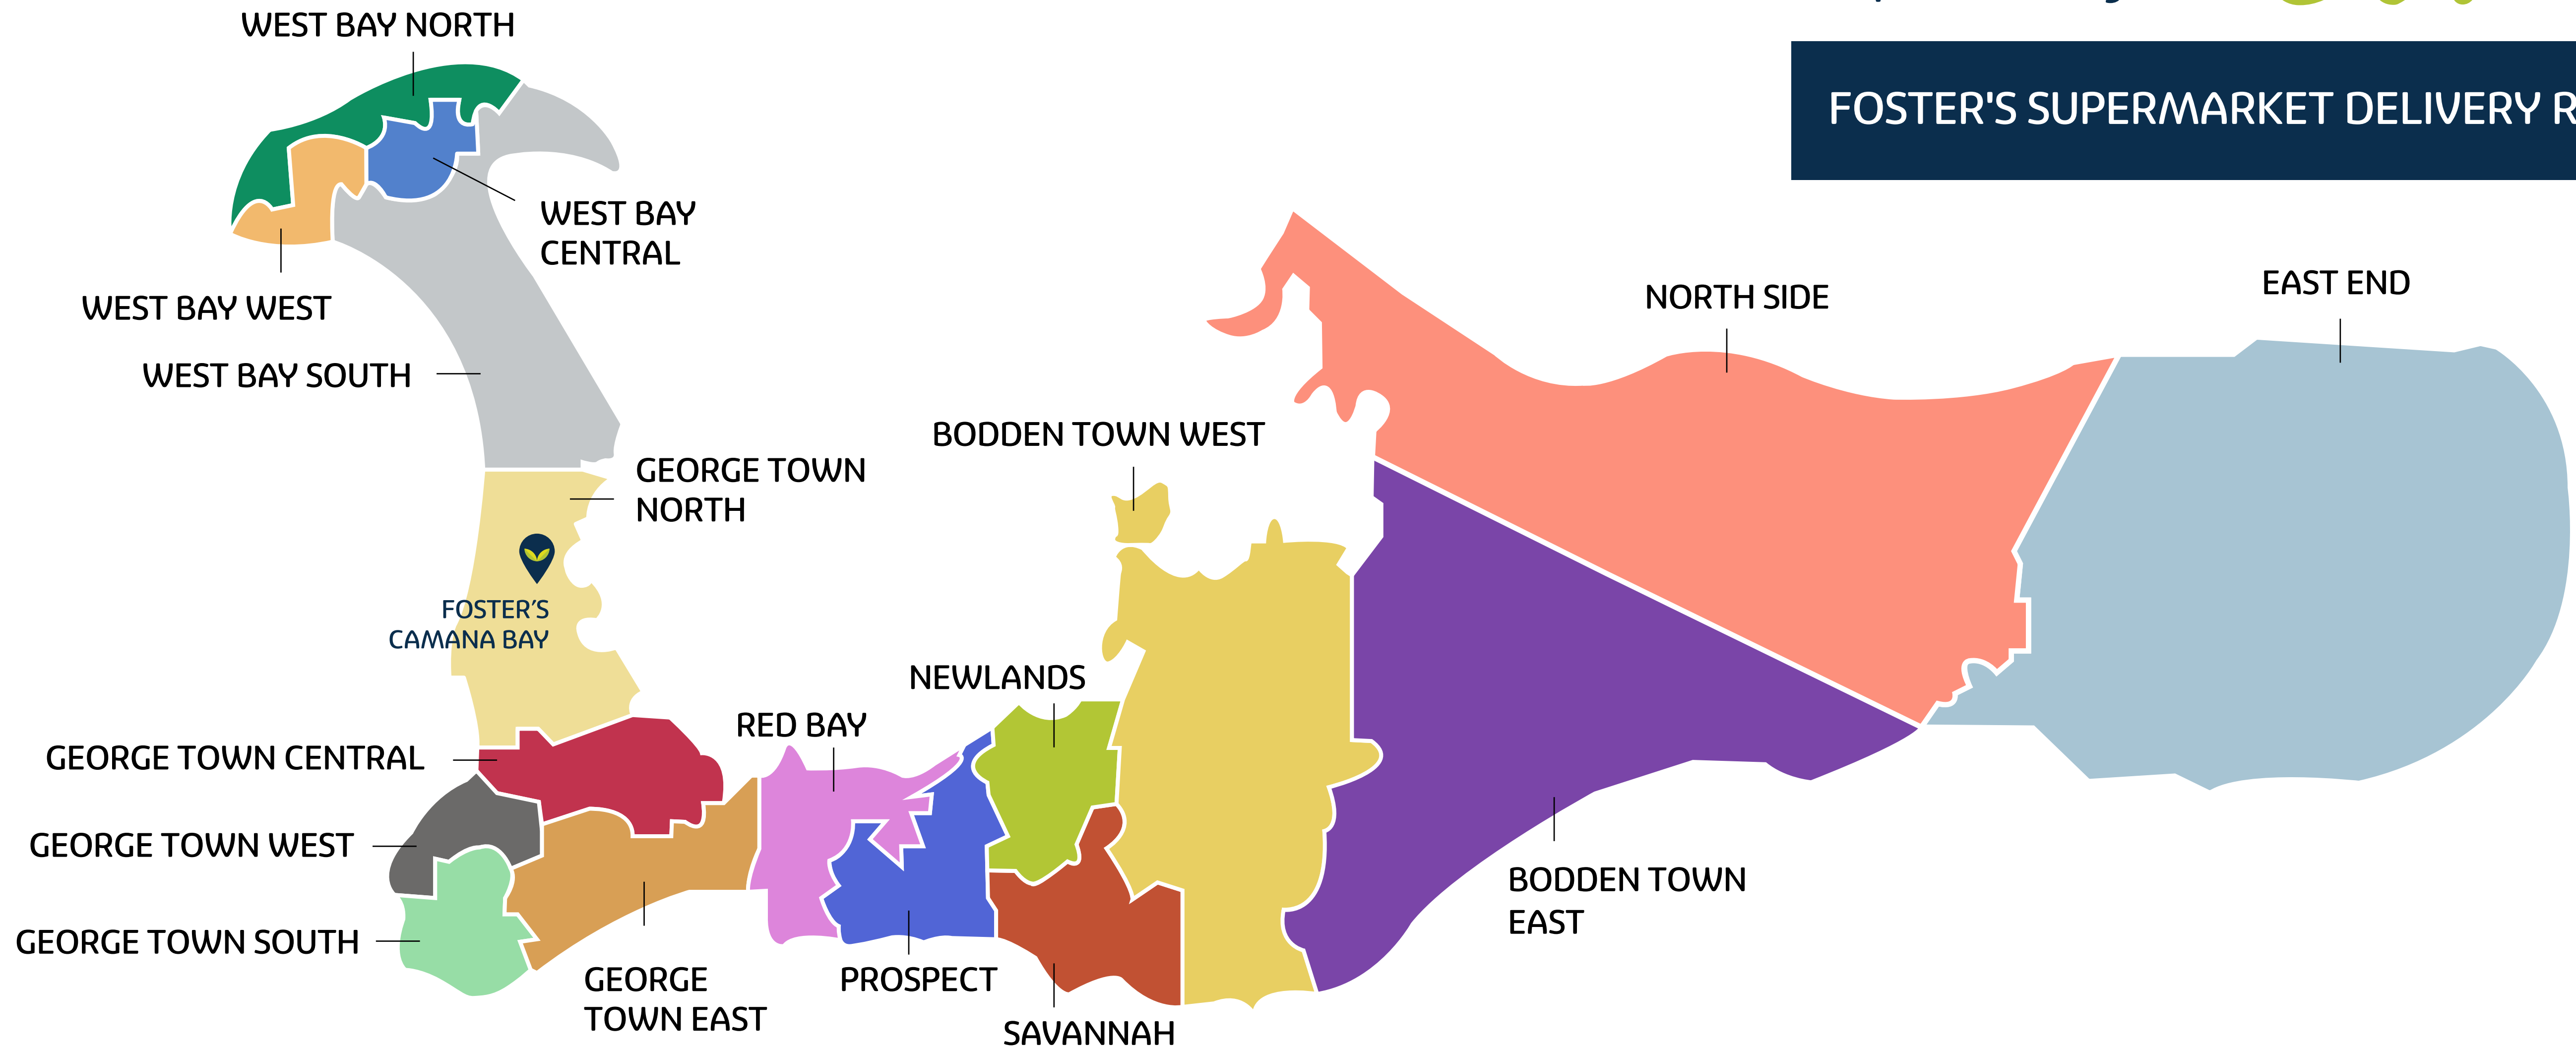

FOSTER'S SUPERMARKET DELIVERY RATES

DELIVERY RATES FROM FOSTER'S CAMANA BAY (INCLUDING \$10 PICKING FEE)

WEST BAY NORTH - \$33.40
 WEST BAY WEST - \$33.40
 WEST BAY SOUTH - \$29.50
 WEST BAY CENTRAL - \$29.50

GEORGE TOWN NORTH - \$29.50
 GEORGE TOWN WEST - \$29.50
 GEORGE TOWN CENTRAL - \$29.50
 GEORGE TOWN SOUTH - \$29.50
 GEORGE TOWN EAST - \$29.50

RED BAY - \$33.40
 PROSPECT - \$33.40
 SAVANNAH - \$33.40
 NEWLANDS - \$38.60
 BODDEN TOWN WEST - \$38.60

BODDEN TOWN EAST - \$38.60
 NORTH SIDE - \$42.50
 EAST END - \$42.50

MACLENDON DR

DORCY DR

PARKING LOT

FOSTERS

AIRPORT CENTER
PARKING LOT

AIRPORT
PARK

MACLENDON DR

DORCY DR

DORCY DR

DORCY DR

**CURBSIDE
PICKUP**

OWEN ROBERTS INTERNATIONAL AIRPORT